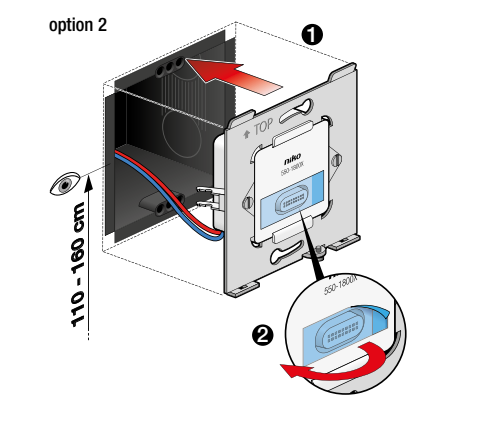

Niko Home Control
4 year warranty

- **EN** Digital black, connected control screen, 24 V
- **NL** Digital black, geconnecteerd bedieningsscherm, 24 V
- **FR** Digital black, écran de commande connecté, 24 V
- **DE** Digital black, angeschlossener Bedienbildschirm, 24 V
- **DK** Digital black, tilsluttet kontrolskærm, 24 V
- **SE** Digital black, uppkoppladekskärn, 24 V
- **NO** Digital black, tilkoblet kontrollskjerm, 24 V
- **IT** Digital black, schermo di controllo collegato, 24 V
- **PL** Digital black, podłączony ekran sterowania, 24 V
- **SK** Digital black, pripojenej riadiacej obrazovke, 24 V

Dimensions

Årmetingen / Dimensions / Abmessungen / Dimensioner / Mått / Dimensioner / Dimenzioni / Wymiary / Rozmery

Wiring

Aansluitschema / Schéma de raccordement / Verdrahtung / Tilslutningsskema
Kopplingschema / Ledningstilkopling / Cablaggio / Okablowanie / Instalácia

Installation

Installatie / Installation / Installation / Installation / Installation / Installasjon
Installazione / Instalacja / Inštalácia

Max. cable length from power supply to the last connected Digital black.
(maximum 10 Digital blacks per power supply 340-0005X).

Cable Section	Cable type & section			
	UTP	TPVF	SVV	3G1 mm²
Section	0.2 mm²	0.3 mm²	0.5 mm²	1 mm²
Ø	0.5 mm	0.6 mm	0.8 mm	1.2 mm
1 unit	≤55 m	≤80 m	≤140 m	≤250 m
2 units	≤30 m	≤40 m	≤70 m	≤140 m
3 units	≤20 m	≤25 m	≤45 m	≤90 m
4 units	≤15 m	≤20 m	≤35 m	≤70 m
5 units	≤11 m	≤15 m	≤30 m	≤55 m
6 units	≤10 m	≤12 m	≤25 m	≤45 m
7 units	-	≤11 m	≤20 m	≤40 m
8 units	-	≤10 m	≤15 m	≤35 m
9 units	-	-	≤10 m	≤30 m
10 units	-	-	≤10 m	≤25 m

option 1

Thermostat function

Plaatsing / Placement / Platzierung / Anbringung / Placering / Plassering / Sistemazione / Umieszczanie / Umiestnenie