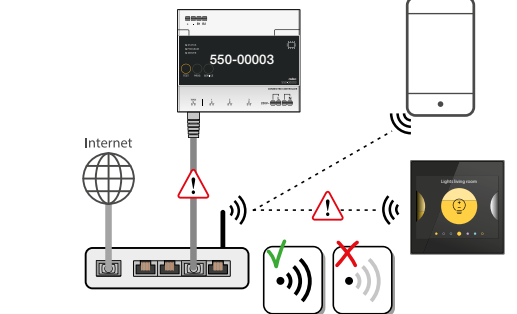

Network setup

Download the Niko home app

Please consult <http://guide.niko.eu> for more information.