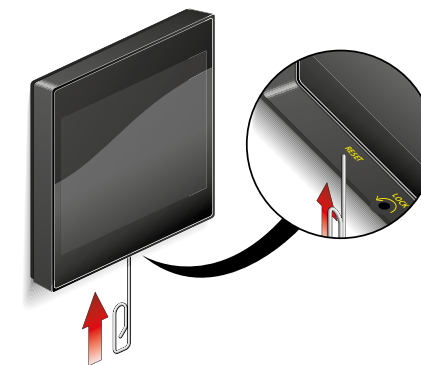

Reboot

Herstarten / Redémarrer / Neustarten / Genstart / Omstarta / Omstart / Riavvio / Restart / Reštart

Your Digital black's settings will be preserved
De instellingen van je Digital black blijven bewaard
Les paramètres de votre Digital black seront préservés
Die Einstellungen Ihres Digital black bleiben erhalten
Dine Digital black indstillinger bliver bevaret
Din Digital black inställningar kommer att bevaras
Dine Digital black innstillinger blir bevaret
Le impostazioni del tuo Digital black verranno mantenute
Twoje ustawienia Digital black zostaną zachowane
Nastavenia Digital black budú zachované