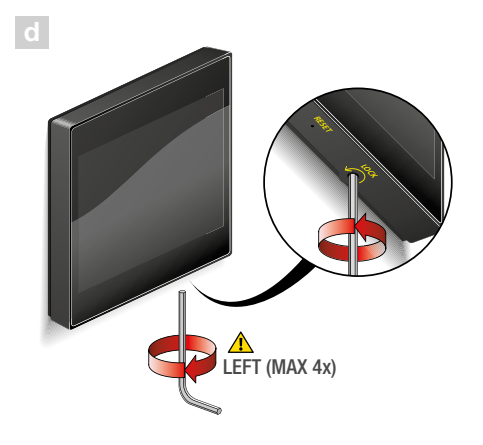

Niko Home Control
4 year warranty

- **EN** Digital black, connected control screen, 24 V
- **NL** Digital black, geconnecteerd bedieningsscherm, 24 V
- **FR** Digital black, écran de commande connecté, 24 V
- **DE** Digital black, angeschlossener Bedienbildschirm, 24 V
- **DK** Digital black, tilsluttet kontrolskærm, 24 V
- **SE** Digital black, uppkoppladekskärn, 24 V
- **NO** Digital black, tilkoblet kontrollskjerm, 24 V
- **IT** Digital black, schermo di controllo collegato, 24 V
- **PL** Digital black, podłączony ekran sterowania, 24 V
- **SK** Digital black, pripojenej riadiacej obrazovke, 24 V

Dimensions

Årmetingen / Dimensions / Abmessungen / Dimensioner / Mått / Dimensioner / Dimenzioni / Wymiary / Rozmery

Wiring

Aansluitschema / Schéma de raccordement / Verdrahtung / Tilslutningsskema
Kopplingschema / Ledningstilkopling / Cablaggio / Okablowanie / Instalácia

Installation

Installatie / Installation / Installation / Installation / Installation / Installasjon
Installazione / Instalacja / Inštalácia

Max. cable length from power supply to the last connected Digital black.
(maximum 10 Digital blacks per power supply 340-0005X).

Cable Section	Cable type & section			
	UTP	TPVF	SVV	3G1 mm²
Section	0.2 mm²	0.3 mm²	0.5 mm²	1 mm²
Ø	0.5 mm	0.6 mm	0.8 mm	1.2 mm
1 unit	≤55 m	≤80 m	≤140 m	≤250 m
2 units	≤30 m	≤40 m	≤70 m	≤140 m
3 units	≤20 m	≤25 m	≤45 m	≤90 m
4 units	≤15 m	≤20 m	≤35 m	≤70 m
5 units	≤11 m	≤15 m	≤30 m	≤55 m
6 units	≤10 m	≤12 m	≤25 m	≤45 m
7 units	-	≤11 m	≤20 m	≤40 m
8 units	-	≤10 m	≤15 m	≤35 m
9 units	-	-	≤10 m	≤30 m
10 units	-	-	≤10 m	≤25 m

option 1

Thermostat function

Plaatsing / Placement / Platzierung / Anbringung / Placering / Plassering / Sistemazione / Umieszczanie / Umiestnenie