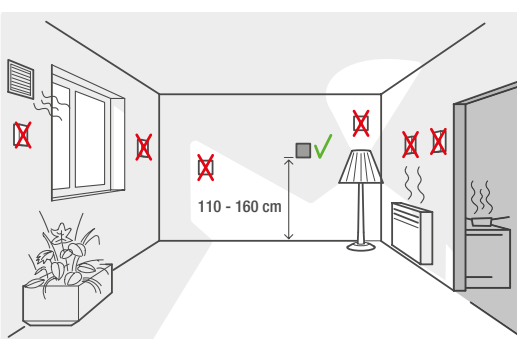

Thermostat function

Plaatsing / Placement / Platzierung / Anbringung / Placering / Plassering / Sistemazione / Umieszczanie / Umiestnenie